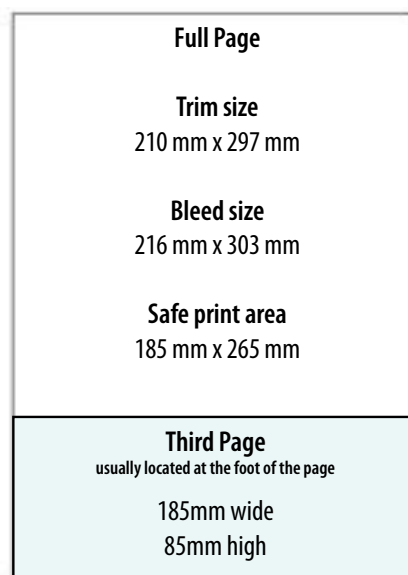

SEnine Advertising Rates & Sizes

Prices quoted are per month per advert

	Book One Advert	Book Four Adverts	Book Eight Adverts	Book Twelve Adverts
Full Page	£620	£588	£541	£495
Half page	£340	£320	£295	£270
Third page	£262	£249	£229	£210
Quarter page	£225	£214	£196	£180
Eighth page	£118	£112	£104	£95
Sixteenth page	£73	£69	£64	£58
Double page spread	£1100	£1045	£965	£880
Centre spread	£1320	£1254	£1155	£1050
Back cover page	£800	£760	£700	£640
Classified (appear rear pages)	£54	£50	£46	£42
Classified Paid in advance	N/A	£170 (£42.50 ea)	£312 (£39 ea)	£428 (£35.66 ea)

Not-for-Profit Rate

Prices subject to VAT where applicable. Prices subject to change without notice.

Agency discount less 10%. All discounts are based on a 30 day EOM account. For guaranteed position add 10%.

Unless otherwise agreed, first payment with booking, then 15 days from invoice, or by standing order each month.

NEW ADVERT SIZES FOR PUBLICATIONS DATES FROM MARCH 2017

ARTWORK FOR YOUR ADVERTS

Please provide press-ready PDFs of your advert – PDF/X-1a format – to the size specified above. If you have any questions, please call. We can design your advert for you for a small charge – advert design starts at £25 + VAT, dependent on size, complexity and content.

Contact Marek on 020 8123 7493 or email ads@senine.co.uk

SEnine Magazine Address: PO Box 24290, Eltham, London SE9 6ZP

Registered Company: 10314440 VAT number: 254 1679 93