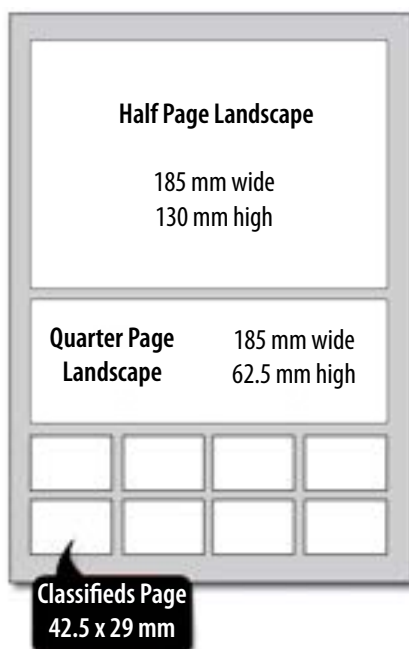

SEnine Advertising Rates & Sizes

Prices quoted are per month per advert

	Book One Advert	Book Four Adverts	Book Eight Adverts	Book Twelve Adverts
Full Page	£620	£588	£541	£495
Half page	£340	£320	£295	£270
Third page	£262	£249	£229	£210
Quarter page	£225	£214	£196	£180
Eighth page	£118	£112	£104	£95
Sixteenth page	£73	£69	£64	£58
Double page spread	£1100	£1045	£965	£880
Centre spread	£1320	£1254	£1155	£1050
Back cover page	£800	£760	£700	£640
Classified (appear rear pages)	£54	£50	£46	£42
Classified Paid in advance	N/A	£170 (£42.50 ea)	£312 (£39 ea)	£428 (£35.66 ea)

Not-for-Profit Rate

Prices subject to VAT where applicable. Prices subject to change without notice.

Agency discount less 10%. All discounts are based on a 30 day EOM account. For guaranteed position add 10%.

Unless otherwise agreed, first payment with booking, then 15 days from invoice, or by standing order each month.

NEW ADVERT SIZES FOR PUBLICATIONS DATES FROM MARCH 2017

ARTWORK FOR YOUR ADVERTS

Please provide press-ready PDFs of your advert – PDF/X-1a format – to the size specified above. If you have any questions, please call. We can design your advert for you for a small charge – advert design starts at £25 + VAT, dependent on size, complexity and content.

Contact Marek on 020 8123 7493 or email ads@senine.co.uk

SEnine Magazine Address: PO Box 24290, Eltham, London SE9 6ZP

Registered Company: 10314440 VAT number: 254 1679 93