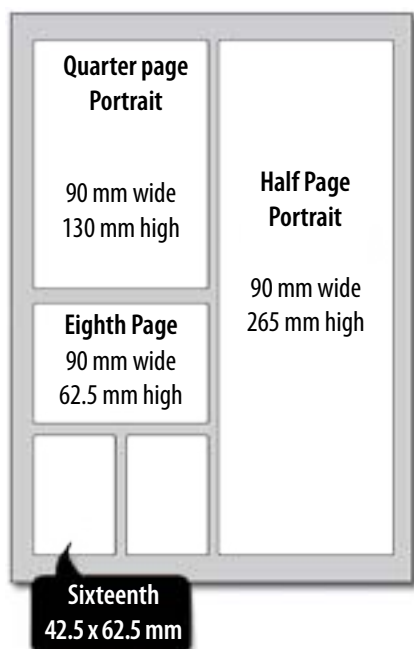

SEnine Advertising Rates & Sizes

Prices quoted are per month per advert

	Book One Advert	Book Four Adverts	Book Eight Adverts	Book Twelve Adverts
Full Page	£620	£588	£541	£495
Half page	£340	£320	£295	£270
Third page	£262	£249	£229	£210
Quarter page	£225	£214	£196	£180
Eighth page	£118	£112	£104	£95
Sixteenth page	£73	£69	£64	£58
Double page spread	£1100	£1045	£965	£880
Centre spread	£1320	£1254	£1155	£1050
Back cover page	£800	£760	£700	£640
Classified (appear rear pages)	£54	£50	£46	£42
Classified Paid in advance	N/A	£170 (£42.50 ea)	£312 (£39 ea)	£428 (£35.66 ea)

Not-for-Profit Rate

Prices subject to VAT where applicable. Prices subject to change without notice.

Agency discount less 10%. All discounts are based on a 30 day EOM account. For guaranteed position add 10%.

Unless otherwise agreed, first payment with booking, then 15 days from invoice, or by standing order each month.

NEW ADVERT SIZES FOR PUBLICATIONS DATES FROM MARCH 2017

ARTWORK FOR YOUR ADVERTS

Please provide press-ready PDFs of your advert – PDF/X-1a format – to the size specified above. If you have any questions, please call. We can design your advert for you for a small charge – advert design starts at £25 + VAT, dependent on size, complexity and content.

Contact Marek on 020 8123 7493 or email ads@senine.co.uk

SEnine Magazine Address: PO Box 24290, Eltham, London SE9 6ZP

Registered Company: 10314440 VAT number: 254 1679 93